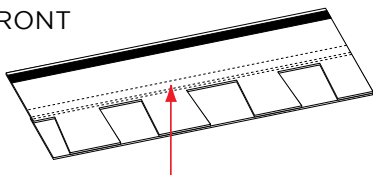

Wide nailing area for increased speed and accuracy.