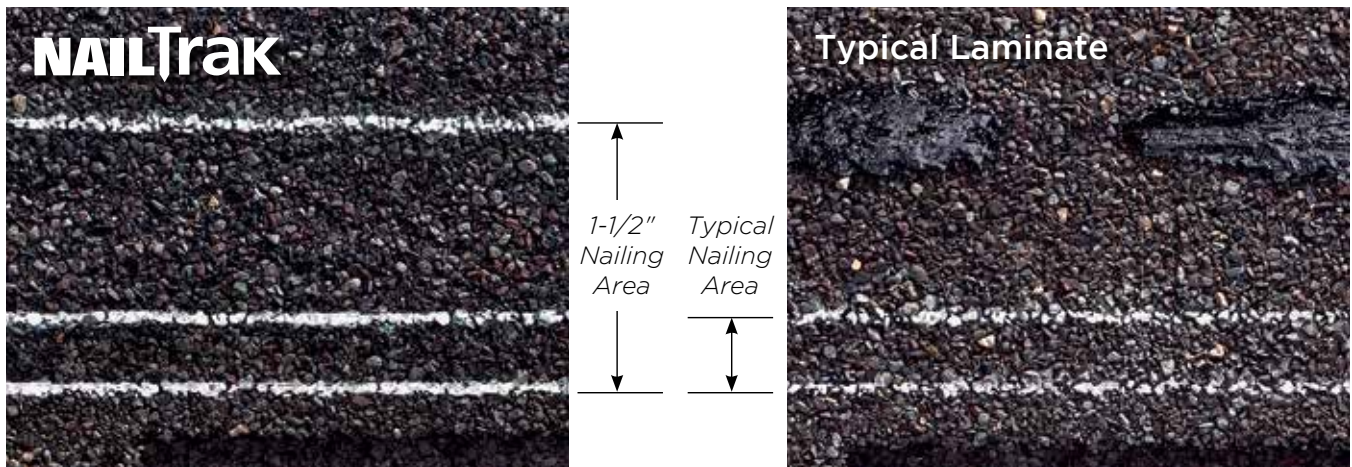

BACK

Wider. Faster. Proven.

For the past 10 years, NailTrak™ has enabled installers to shingle with improved speed and accuracy. With a nailing area that's three times WIDER than typical laminate shingles, nails hit home with NailTrak. A feature on all Landmark® Series shingles. Speed and accuracy result in lower labor costs.

No leaks. No de-lamination. No callbacks.
The cost of doing business has gone down with NailTrak.

FRONT